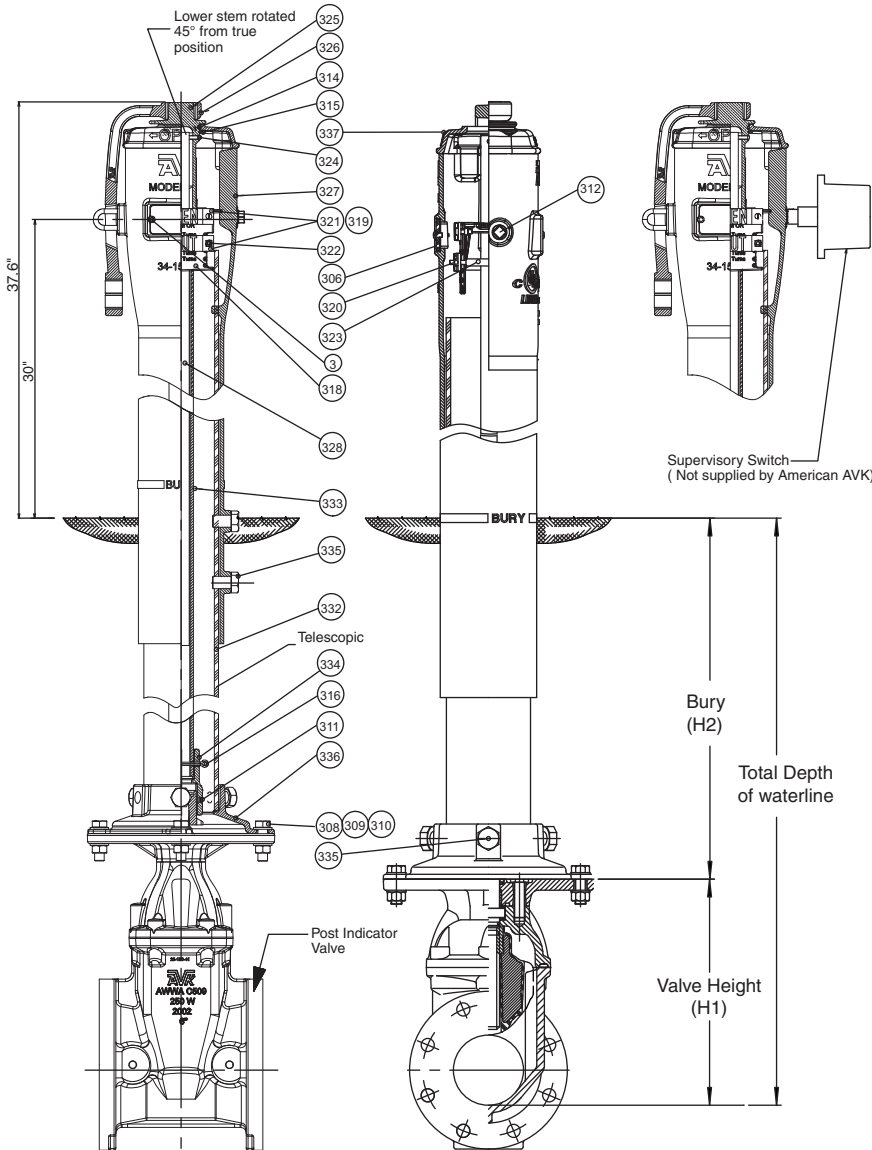

AMERICAN AVK TELESCOPIC INDICATOR POST
 To UL 789 - to ULC CEX 1393 - To FM class number 1110
 Valve Sizes 4" - 16"

34/0X
TELESCOPIC INDICATOR POST

Use:

Will fit any gate valve (4" - 16") with a post indicator mounting plate and a 2" square wrench nut

Optional Extras:

Bolting Material Option a): Stainless Steel - 316
 Stem Lengths To various bury depths
 Lower barrels Ductile iron

Approvals:

UL/ULC Listed, 4" - 16"
 FM Approved, 4" - 14"

Standard Materials:

Wrench Nut Adaptor, Operating Wrench, Post Indicator Bell, Indicator Head, Bonnet	Ductile iron ASTM A536
Bolts, Nuts, Washers,	304 Stainless steel
Set Screw, Tension Pin, Circlip Ring	Stainless steel
Upper, Lower Stem,	Cold drawn steel
Lower Barrel	PVC Pipe
Target, Operating Nut	Bronze
Target Sign	Aluminum (painted)
Window	Polycarbonate

AMERICAN AVK TELESCOPIC INDICATOR POST
 To UL 789 - to ULC CEX 1393 - To FM class number 1110
 Valve Sizes 4" - 16"

34/0X
TELESCOPIC INDICATOR POST

Component List:

- 216. Bonnet Bolts (Not shown)
- 3. Window Screw
- 306. Window
- 308. Flange Bolt
- 309. Flange Bolt Washer
- 310. Flange Bolt Nut
- 311. Wrench Nut Adapter Set Screw
- 312. Pipe Plug
- 314. Stem Nut O-Ring
- 315. Stem Nut Snap Ring
- 316. Cotter Pin
- 318. Target
- 319. Shut Plate
- 320. Plate Nut
- 321. Open Plate
- 322. Plate Attachment Screw
- 323. Target Spacer
- 324. Upper Stem Attachment Pin (3400)
- 325. Stem Nut (3400)
- 326. Operating Wrench
- 327. Telescopic Post Head/Barrel Sect.
- 328. Telescopic Post Upper Stem
- 332. Lower Barrel
- 333. Lower Stem
- 334. Wrench Nut Adaptor (3400)
- 335. Telescopic Post Attachment Bolt
- 336. Bell Adapter
- 337. Bonnet