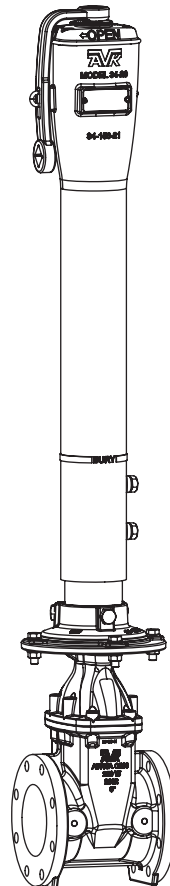

AMERICAN AVK TELESCOPIC INDICATOR POST
 To UL 789 - to ULC CEX 1393 - To FM class number 1110
 Valve Sizes 4" - 16"

34/0X
TELESCOPIC INDICATOR POST

Use:

Will fit any gate valve (4" - 16") with a post indicator mounting plate and a 2" square wrench nut

Optional Extras:

Bolting Material Option a): Stainless Steel - 316
 Stem Lengths To various bury depths
 Lower barrels Ductile iron

Approvals:

UL/ULC Listed, 4" - 16"
 FM Approved, 4" - 14"

Standard Materials:

Wrench Nut Adaptor, Operating Wrench, Post Indicator Bell, Indicator Head, Bonnet	Ductile iron ASTM A536
Bolts, Nuts, Washers,	304 Stainless steel
Set Screw, Tension Pin, Circlip Ring	Stainless steel
Upper, Lower Stem,	Cold drawn steel
Lower Barrel	PVC Pipe
Target, Operating Nut	Bronze
Target Sign	Aluminum (painted)
Window	Polycarbonate

AMERICAN AVK TELESCOPIC INDICATOR POST
 To UL 789 - to ULC CEX 1393 - To FM class number 1110
 Valve Sizes 4" - 16"

34/0X
TELESCOPIC INDICATOR POST

Component List:

- 216. Bonnet Bolts (Not shown)
- 3. Window Screw
- 306. Window
- 308. Flange Bolt
- 309. Flange Bolt Washer
- 310. Flange Bolt Nut
- 311. Wrench Nut Adapter Set Screw
- 312. Pipe Plug
- 314. Stem Nut O-Ring
- 315. Stem Nut Snap Ring
- 316. Cotter Pin
- 318. Target
- 319. Shut Plate
- 320. Plate Nut
- 321. Open Plate
- 322. Plate Attachment Screw
- 323. Target Spacer
- 324. Upper Stem Attachment Pin (3400)
- 325. Stem Nut (3400)
- 326. Operating Wrench
- 327. Telescopic Post Head/Barrel Sect.
- 328. Telescopic Post Upper Stem
- 332. Lower Barrel
- 333. Lower Stem
- 334. Wrench Nut Adaptor (3400)
- 335. Telescopic Post Attachment Bolt
- 336. Bell Adapter
- 337. Bonnet